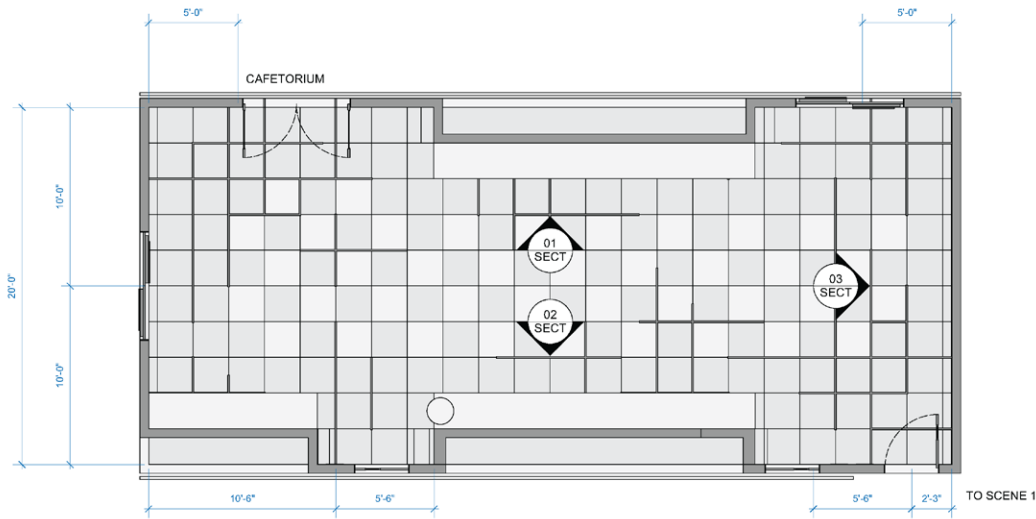

FLOOR PLAN

ELEVATION AND SECTION
AutoCAD & Adobe Illustrator

RENDERING
Maya & Adobe Photoshop

RENDERING
Maya & Adobe Photoshop

TEA DESIGN CHALLENGE SUMMER 2021
Adobe Illustrator & Photoshop

MODELING FOR THEATRE

A WALL ELEVATION
Scale: 1/2" = 1'-0"

1 CENTERLINE SECTION
Scale: 1/2" = 1'-0"

H WALL ELEVATION
Scale: 1/2" = 1'-0"

B1 WINDOW DETAILS
Scale: 1/2" = 1'-0"

E1 WINDOW DETAILS
Scale: 1/2" = 1'-0"

FLOOR PLAN, ELEVATIONS, SECTIONS, DETAILS
Vectorworks

RENDERING
Vectorworks

DIGITAL ENVIRONMENT INTERACTION AND DESIGN - MIDTERM PROGRESS

CONCEPT SKETCHES AND MODEL

Hand Sketching, Vectorworks, and Adobe Photoshop

00 FLOOR PLAN - BATCH
Scale: 1/4" = 1'-0"

03 SECTION
Scale: 1/4" = 1'-0"

01 SECTION
Scale: 1/4" = 1'-0"

02 SECTION
Scale: 1/4" = 1'-0"

FLOOR PLAN AND SECTIONS
Vectorworks and Adobe Photoshop

RENDERINGS
Unreal Engine 4

PERSONAL ILLUSTRATIONS
Adobe Photoshop

PERSONAL ILLUSTRATIONS
Adobe Photoshop