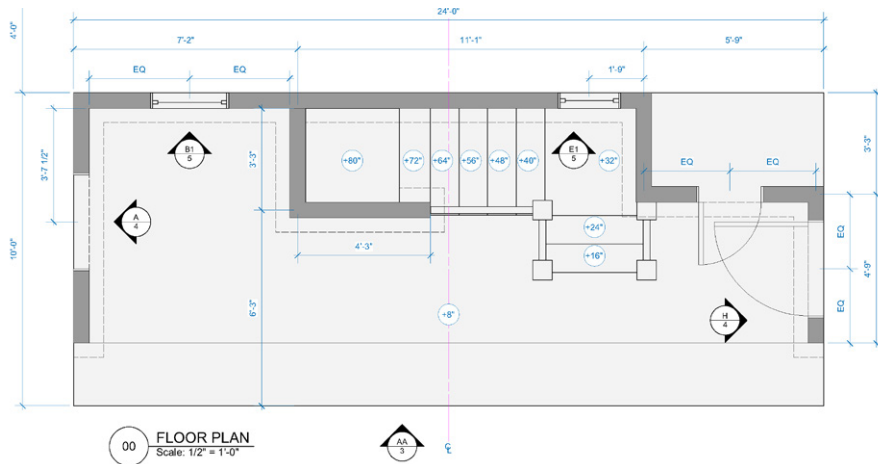

FLOOR PLAN

ELEVATION AND SECTION
AutoCAD & Adobe Illustrator

RENDERING
Maya & Adobe Photoshop

RENDERING
Maya & Adobe Photoshop

TEA DESIGN CHALLENGE SUMMER 2021
Adobe Illustrator & Photoshop

MODELING FOR THEATRE

A WALL ELEVATION
Scale: 1/2" = 1'-0"

1 CENTERLINE SECTION
Scale: 1/2" = 1'-0"

H WALL ELEVATION
Scale: 1/2" = 1'-0"

B1 WINDOW DETAILS
Scale: 1/2" = 1'-0"

E1 WINDOW DETAILS
Scale: 1/2" = 1'-0"

FLOOR PLAN, ELEVATIONS, SECTIONS, DETAILS
Vectorworks

RENDERING
Vectorworks

DIGITAL ENVIRONMENT INTERACTION AND DESIGN - MIDTERM PROGRESS

CONCEPT SKETCHES AND MODEL

Hand Sketching, Vectorworks, and Adobe Photoshop

00 FLOOR PLAN - BATCH
Scale: 1/4" = 1'-0"

03 SECTION
Scale: 1/4" = 1'-0"

01 SECTION
Scale: 1/4" = 1'-0"

02 SECTION
Scale: 1/4" = 1'-0"

FLOOR PLAN AND SECTIONS
Vectorworks and Adobe Photoshop

RENDERINGS
Unreal Engine 4

PERSONAL ILLUSTRATIONS
Adobe Photoshop

PERSONAL ILLUSTRATIONS
Adobe Photoshop