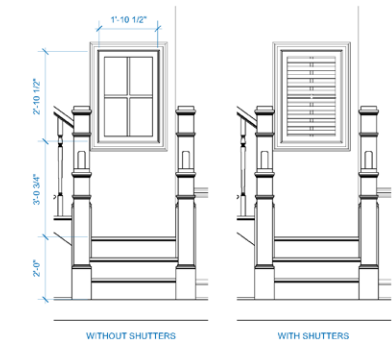

FLOOR PLAN

ELEVATION AND SECTION
AutoCAD & Adobe Illustrator

RENDERING
Maya & Adobe Photoshop

RENDERING
Maya & Adobe Photoshop

TEA DESIGN CHALLENGE SUMMER 2021
Adobe Illustrator & Photoshop

MODELING FOR THEATRE

A WALL ELEVATION
Scale: 1/2" = 1'-0"

1 CENTERLINE SECTION
Scale: 1/2" = 1'-0"

H WALL ELEVATION
Scale: 1/2" = 1'-0"

B1 WINDOW DETAILS
Scale: 1/2" = 1'-0"

E1 WINDOW DETAILS
Scale: 1/2" = 1'-0"

FLOOR PLAN, ELEVATIONS, SECTIONS, DETAILS
Vectorworks