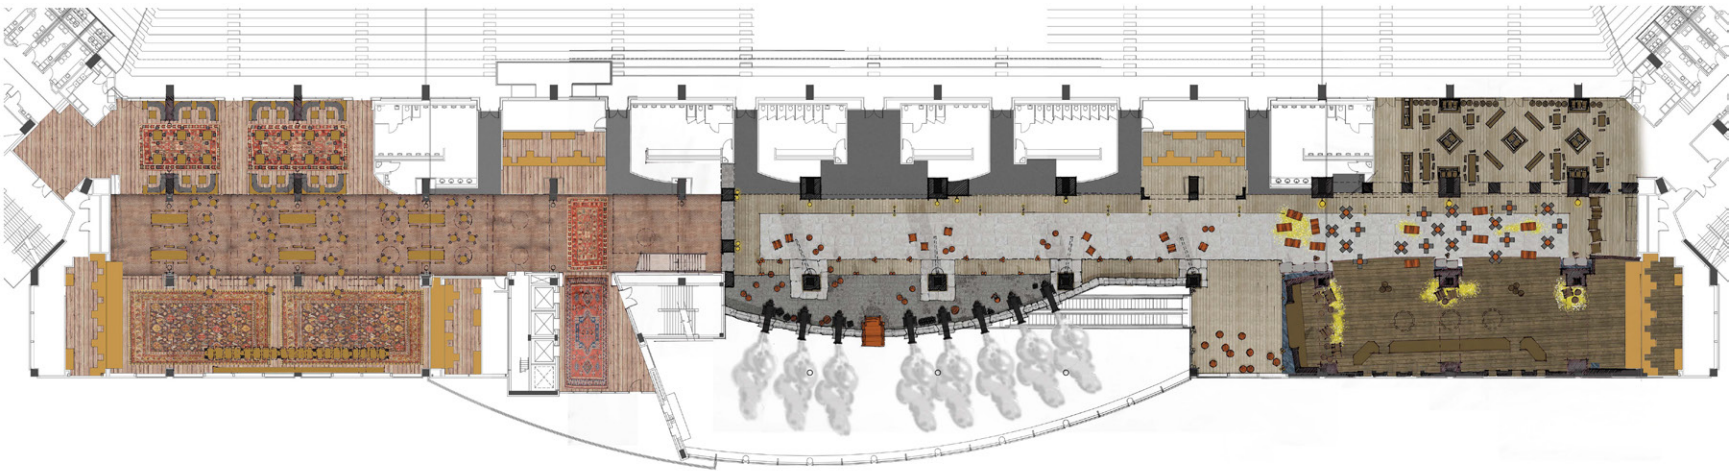

THEMED STADIUM RENOVATION CONCEPT RENDERINGS
AutoCAD 2016, SketchupPro, & Adobe Photoshop