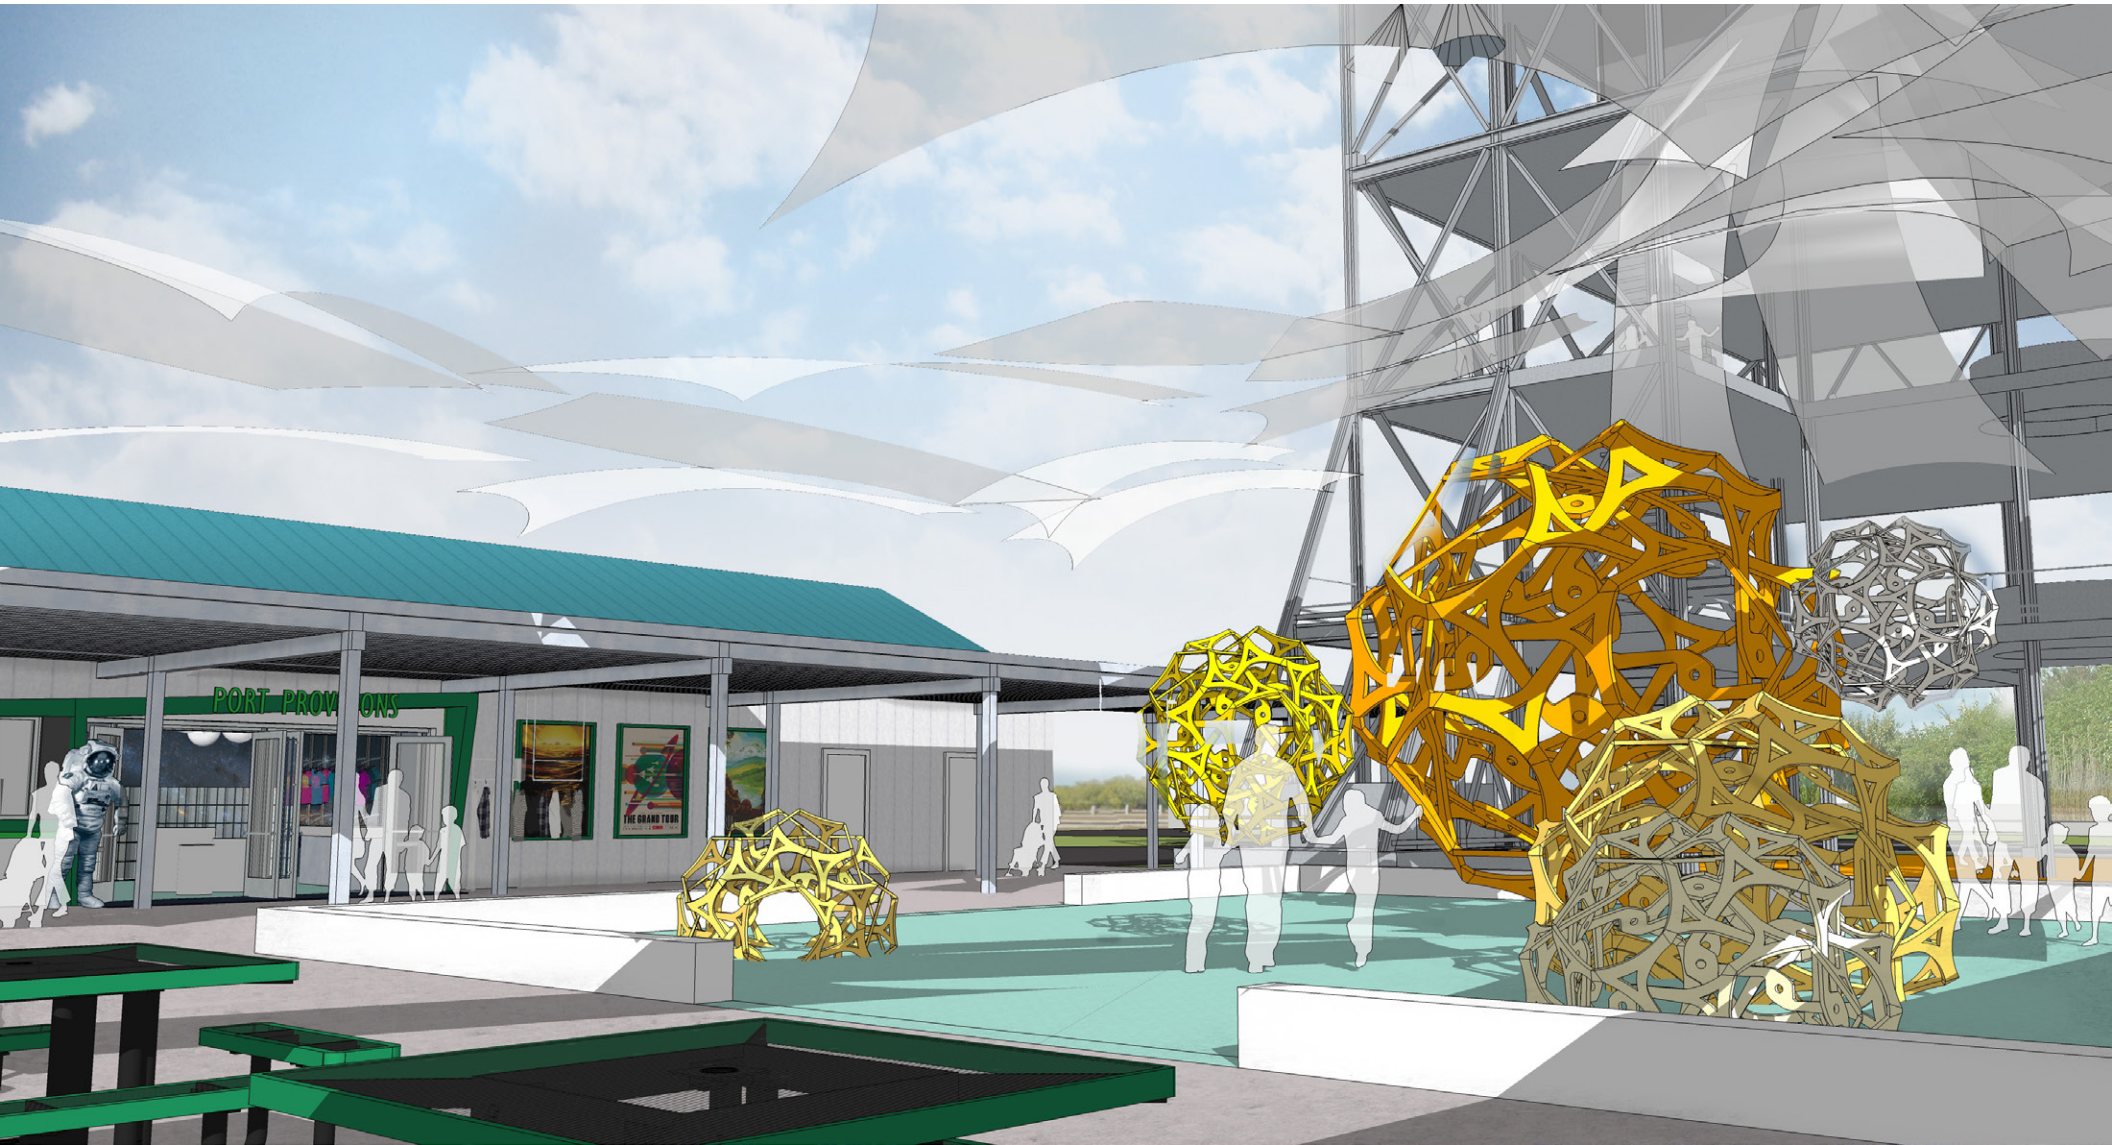

THEMED ENTERTAINMENT RENOVATION CONCEPT RENDERINGS - FLORIDA
AutoCAD 2016, SketchupPro, & Adobe Photoshop