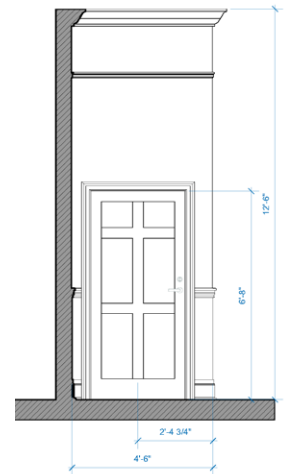

FLOOR PLAN

ELEVATION AND SECTION
AutoCAD & Adobe Illustrator

RENDERING
Maya & Adobe Photoshop

RENDERING
Maya & Adobe Photoshop

TEA DESIGN CHALLENGE SUMMER 2021
Adobe Illustrator & Photoshop

MODELING FOR THEATRE

A WALL ELEVATION
Scale: 1/2" = 1'-0"

1 CENTERLINE SECTION
Scale: 1/2" = 1'-0"

H WALL ELEVATION
Scale: 1/2" = 1'-0"

B1 WINDOW DETAILS
Scale: 1/2" = 1'-0"

E1 WINDOW DETAILS
Scale: 1/2" = 1'-0"

FLOOR PLAN, ELEVATIONS, SECTIONS, DETAILS
Vectorworks