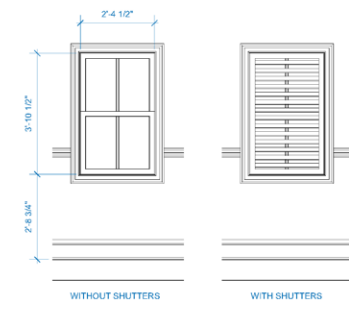

FLOOR PLAN

ELEVATION AND SECTION
AutoCAD & Adobe Illustrator

RENDERING
Maya & Adobe Photoshop

RENDERING
Maya & Adobe Photoshop

TEA DESIGN CHALLENGE SUMMER 2021
Adobe Illustrator & Photoshop

MODELING FOR THEATRE

A WALL ELEVATION
Scale: 1/2" = 1'-0"

1 CENTERLINE SECTION
Scale: 1/2" = 1'-0"

H WALL ELEVATION
Scale: 1/2" = 1'-0"

B1 WINDOW DETAILS
Scale: 1/2" = 1'-0"

E1 WINDOW DETAILS
Scale: 1/2" = 1'-0"

FLOOR PLAN, ELEVATIONS, SECTIONS, DETAILS
Vectorworks