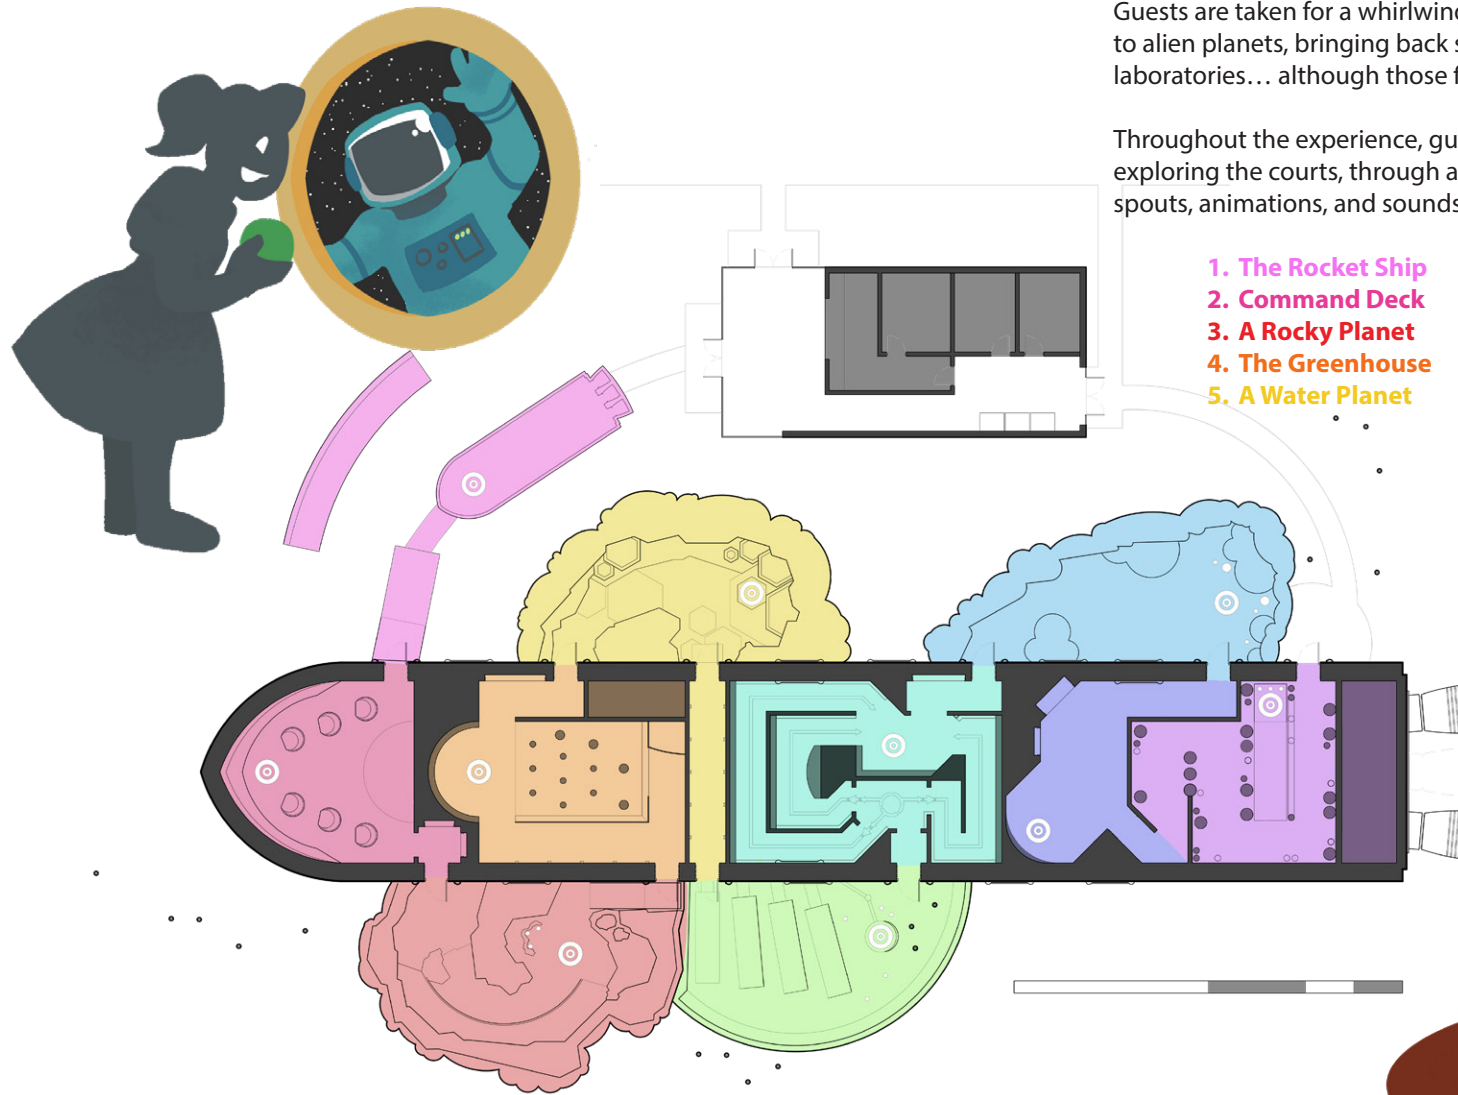

JOURNEY TO OUTER SPACE!

Guests are taken for a whirlwind trip across the galaxy! Along the way they travel to alien planets, bringing back specimens to study in the ship's greenhouse and laboratories... although those finds may be more interested in conquest!

Throughout the experience, guests are rewarded for making the target and exploring the courts, through animated and mechanical effects such as lights, water spouts, animations, and sounds.

1. The Rocket Ship
2. Command Deck
3. A Rocky Planet
4. The Greenhouse
5. A Water Planet
6. Space Walk!
7. Tangled Laboratories
8. An Air Planet
9. Station Under Siege!
10. The Final Frontier (Always Something!)

KEY PLAN

AutoCAD 2020, Adobe Photoshop, Adobe Illustrator