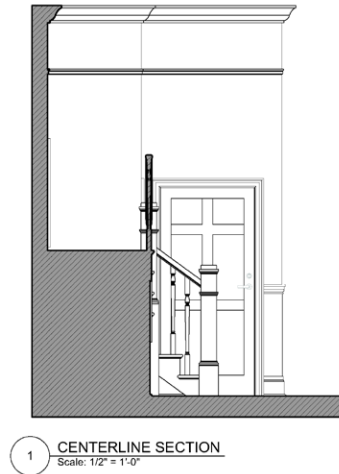

FLOOR PLAN

ELEVATION AND SECTION
AutoCAD & Adobe Illustrator

RENDERING
Maya & Adobe Photoshop

RENDERING
Maya & Adobe Photoshop

TEA DESIGN CHALLENGE SUMMER 2021
Adobe Illustrator & Photoshop

MODELING FOR THEATRE

A WALL ELEVATION
Scale: 1/2" = 1'-0"

1 CENTERLINE SECTION
Scale: 1/2" = 1'-0"

H WALL ELEVATION
Scale: 1/2" = 1'-0"

B1 WINDOW DETAILS
Scale: 1/2" = 1'-0"

E1 WINDOW DETAILS
Scale: 1/2" = 1'-0"

FLOOR PLAN, ELEVATIONS, SECTIONS, DETAILS
Vectorworks