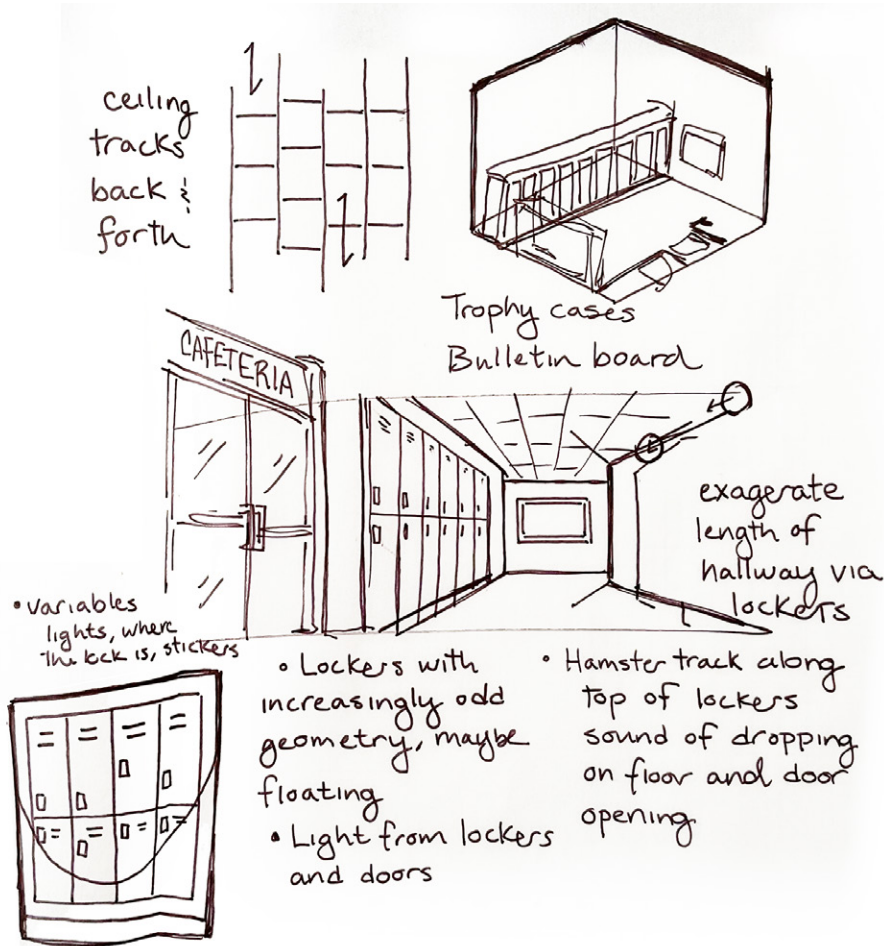

The Quartermaster cabin is the first and last place campers see when they visit Lorewood Summer Camp. It's where new campers can pick up official camp t-shirts and hats, while veteran campers can find the patches and pins they've "earned" during their adventures at the camp.

A WALL ELEVATION
Scale: 1/2" = 1'-0"

1 CENTERLINE SECTION
Scale: 1/2" = 1'-0"

H WALL ELEVATION
Scale: 1/2" = 1'-0"

B1 WINDOW DETAILS
Scale: 1/2" = 1'-0"

E1 WINDOW DETAILS
Scale: 1/2" = 1'-0"

FLOOR PLAN, ELEVATIONS, SECTIONS, DETAILS
Vectorworks

RENDERING
Vectorworks

DIGITAL ENVIRONMENT INTERACTION AND DESIGN - MIDTERM PROGRESS

CONCEPT SKETCHES AND MODEL

Hand Sketching, Vectorworks, and Adobe Photoshop

00 FLOOR PLAN - BATCH
Scale: 1/4" = 1'-0"

03 SECTION
Scale: 1/4" = 1'-0"