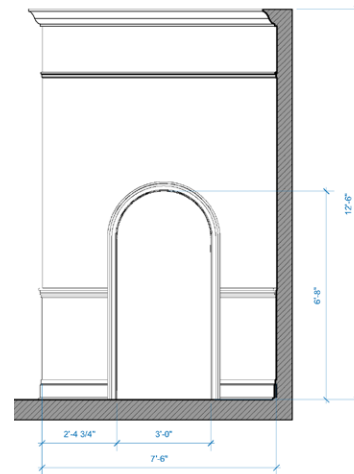

FLOOR PLAN

ELEVATION AND SECTION
AutoCAD & Adobe Illustrator

RENDERING
Maya & Adobe Photoshop

RENDERING
Maya & Adobe Photoshop

TEA DESIGN CHALLENGE SUMMER 2021
Adobe Illustrator & Photoshop

MODELING FOR THEATRE

A WALL ELEVATION
Scale: 1/2" = 1'-0"

1 CENTERLINE SECTION
Scale: 1/2" = 1'-0"

H WALL ELEVATION
Scale: 1/2" = 1'-0"

B1 WINDOW DETAILS
Scale: 1/2" = 1'-0"

E1 WINDOW DETAILS
Scale: 1/2" = 1'-0"

FLOOR PLAN, ELEVATIONS, SECTIONS, DETAILS
Vectorworks