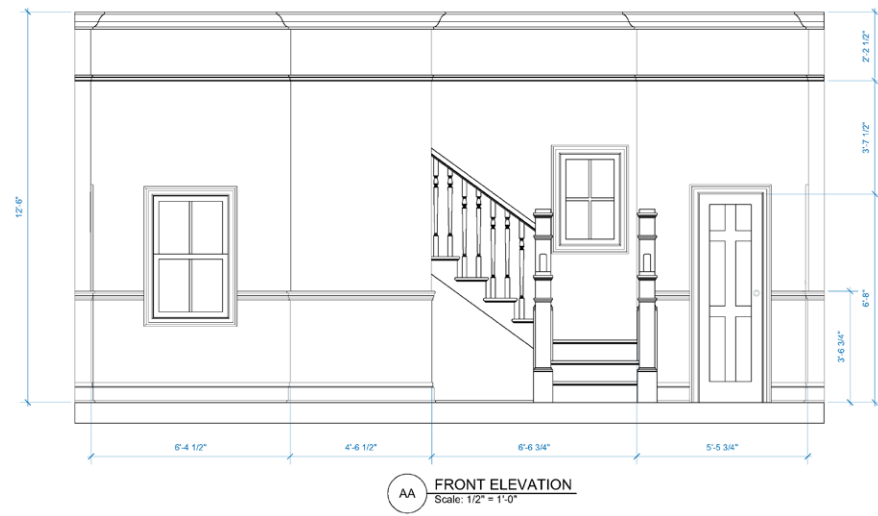

FLOOR PLAN

ELEVATION AND SECTION
AutoCAD & Adobe Illustrator

RENDERING
Maya & Adobe Photoshop

RENDERING
Maya & Adobe Photoshop

TEA DESIGN CHALLENGE SUMMER 2021
Adobe Illustrator & Photoshop

MODELING FOR THEATRE

A WALL ELEVATION
Scale: 1/2" = 1'-0"

1 CENTERLINE SECTION
Scale: 1/2" = 1'-0"

H WALL ELEVATION
Scale: 1/2" = 1'-0"

B1 WINDOW DETAILS
Scale: 1/2" = 1'-0"

E1 WINDOW DETAILS
Scale: 1/2" = 1'-0"

FLOOR PLAN, ELEVATIONS, SECTIONS, DETAILS
Vectorworks