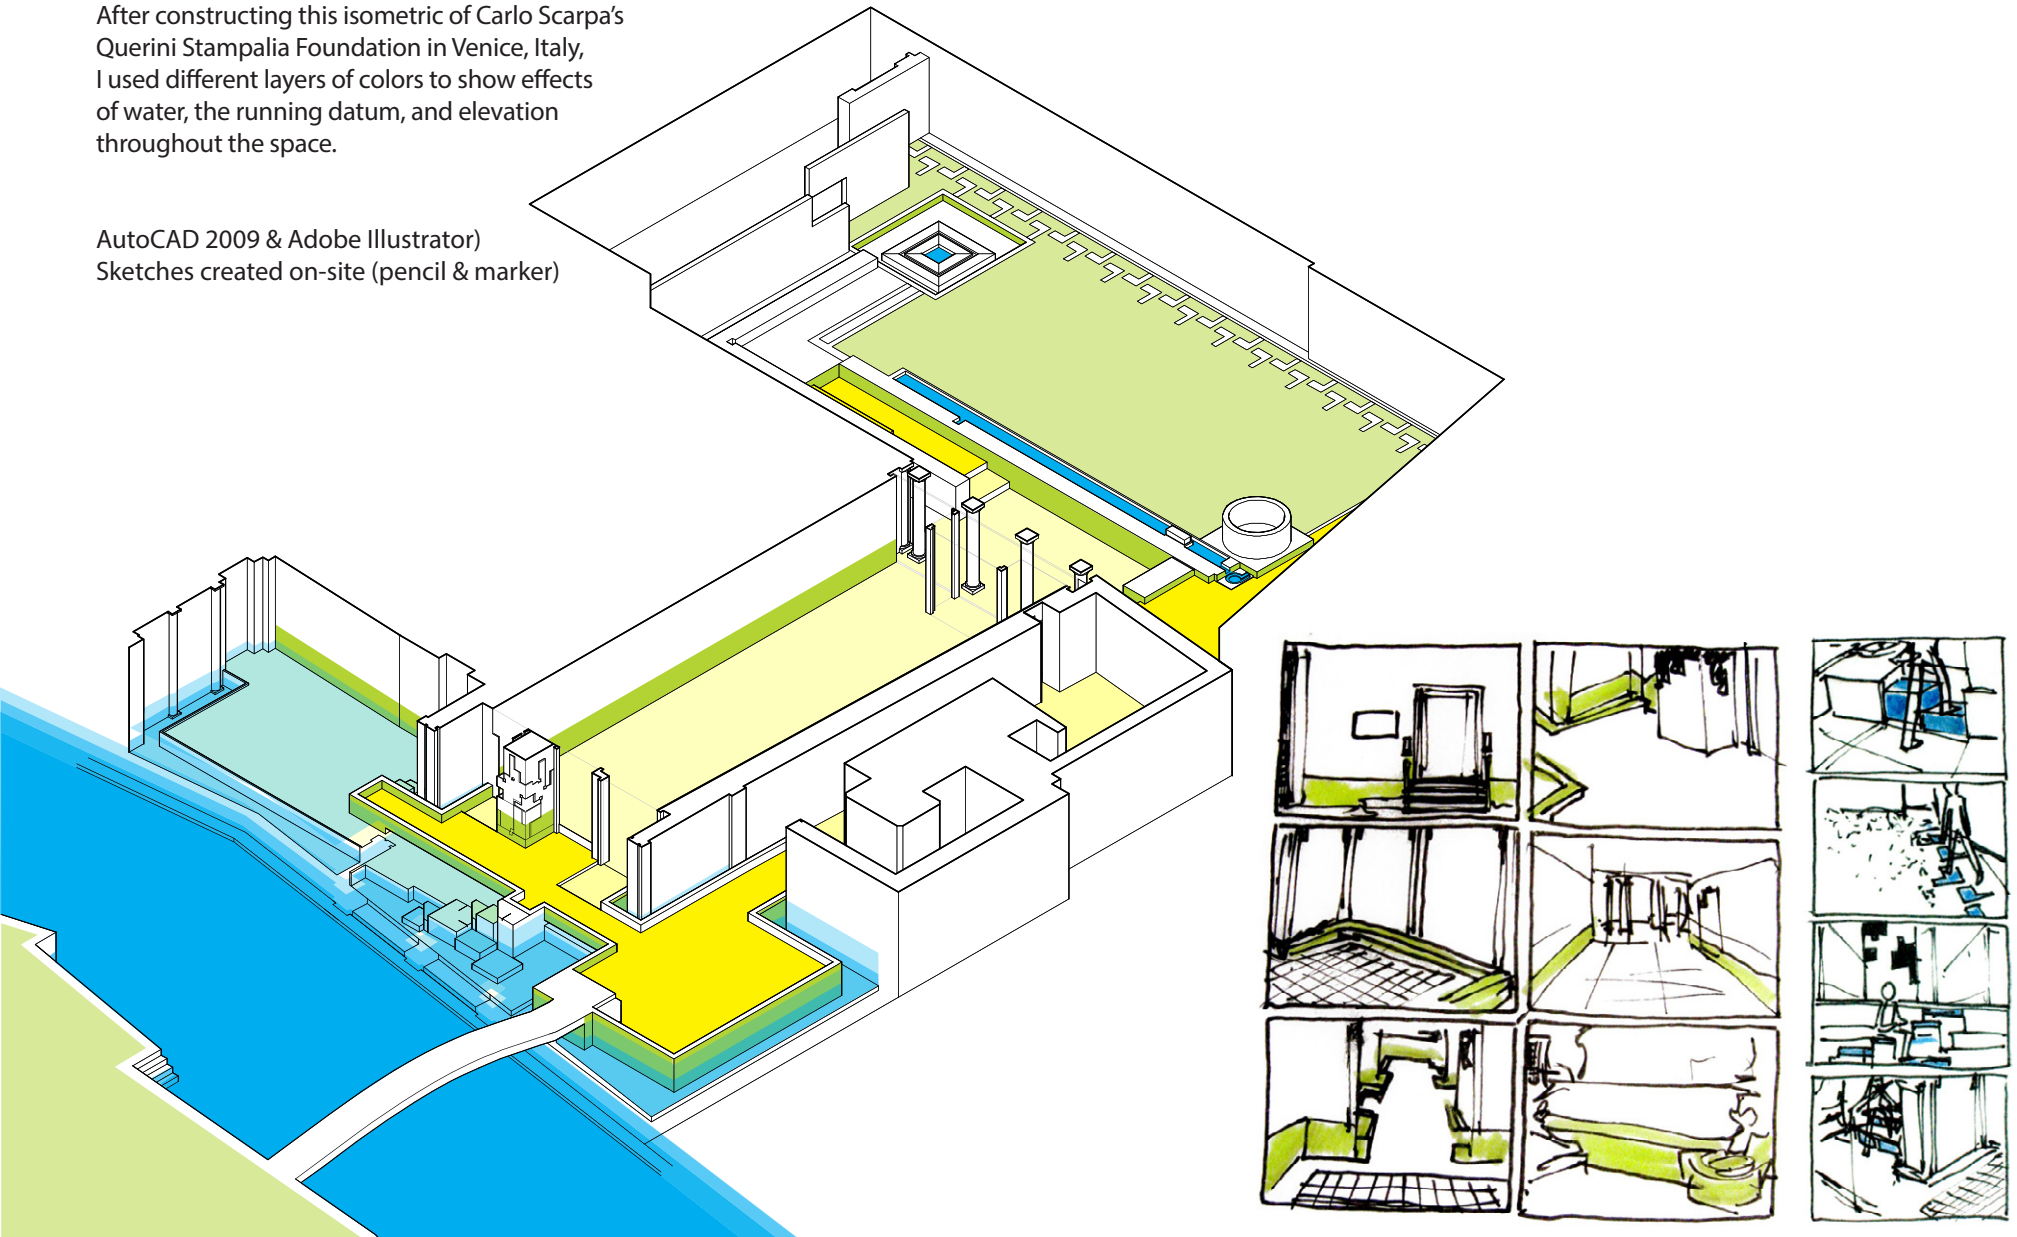

FALL 2010 - ARCHITECTURAL SEMINAR

Final project was to take an existing architectural project and through a single drawing showcase unique aspects of the project. After constructing this isometric of Carlo Scarpa's Querini Stampalia Foundation in Venice, Italy, I used different layers of colors to show effects of water, the running datum, and elevation throughout the space.

AutoCAD 2009 & Adobe Illustrator)
Sketches created on-site (pencil & marker)